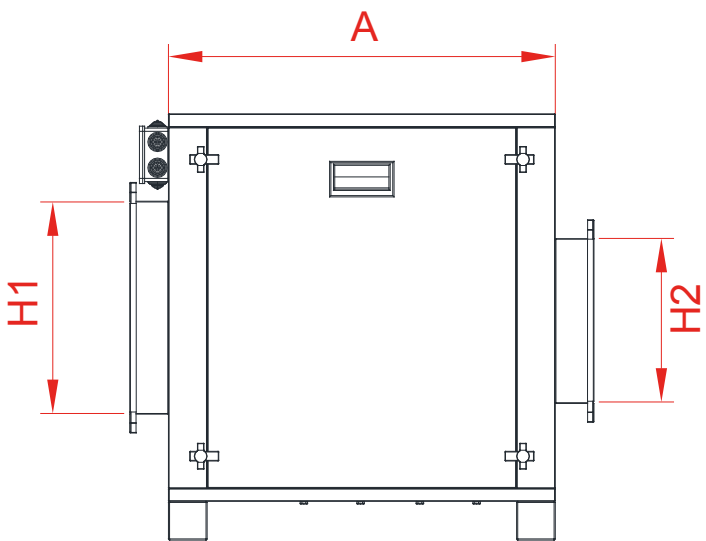

Four Eco Details

İKLİMLENDİRME | HVAC SYSTEMS

Four Eco

Four Eco

Contents

- Four Eco
- Quick Selection
- Table
- Features

Quick Selection

| Type | Air Flow M ³ / H | External Static Pressure Pa | Total Pressure Pa | Motor Kw - D/d | Dimensions mm | | | | | | Weight |
|------------|--------------------------------|--------------------------------|----------------------|-------------------|---------------|------|------|------|-----------------|-----------------|--------|
| | | | | | A | B | C | D | W1xH1 Return | W2xH2 Supply | Kg |
| FOUR ECO 1 | 2500 | 270 | 400 | 0.75 - 1500 | 600 | 600 | 600 | 720 | 380x330 | 285x255 | 43 |
| FOUR ECO 2 | 3500 | 400 | 500 | 1.1 - 1500 | 750 | 600 | 600 | 870 | 425x375 | 325x285 | 48 |
| FOUR ECO 3 | 5000 | 320 | 450 | 1.5 - 1500 | 800 | 700 | 700 | 920 | 500x425 | 360x315 | 55 |
| FOUR ECO 4 | 7500 | 300 | 450 | 2.2 - 1500 | 850 | 800 | 800 | 990 | 525x500 | 420x370 | 65 |
| FOUR ECO 5 | 10000 | 400 | 530 | 3 - 1500 | 900 | 900 | 900 | 1060 | 775x525 | 500x430 | 80 |
| FOUR ECO 6 | 12500 | 345 | 444 | 3 - 1500 | 1500 | 1050 | 1050 | 1210 | 825x575 | 580x500 | 170 |
| FOUR ECO 7 | 15000 | 294 | 436 | 4 - 1500 | 1500 | 1050 | 1050 | 1210 | 825x575 | 580x500 | 170 |