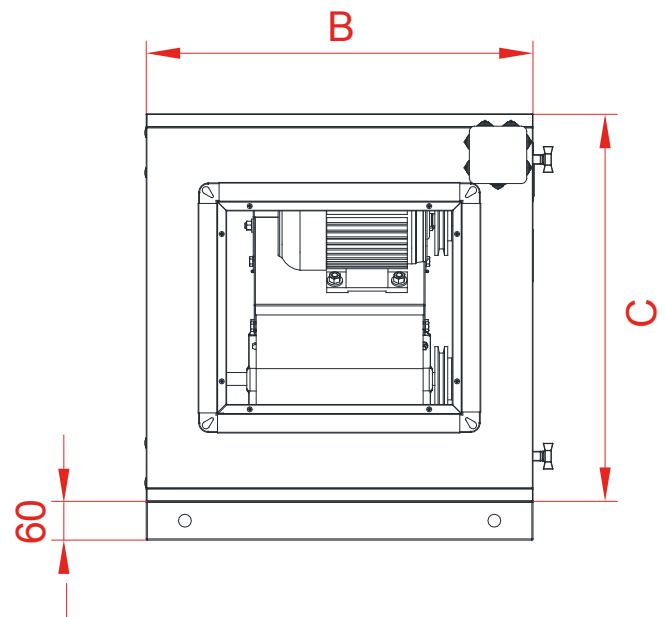

Four Eco Details

İKLİMLENDİRME | HVAC SYSTEMS

Four Eco

Four Eco

Contents

- Four Eco
- Quick Selection
- Table
- Features

Quick Selection

| Type | Air Flow M ³ / H | External Static Pressure Pa | Total Pressure Pa | Motor Kw - D/d | Dimensions mm | | | | | | Weight |
|------------|--------------------------------|--------------------------------|----------------------|-------------------|---------------|------|------|------|-----------------|-----------------|--------|
| | | | | | A | B | C | D | W1xH1 Return | W2xH2 Supply | Kg |
| FOUR ECO 1 | 2500 | 270 | 400 | 0.75 - 1500 | 600 | 600 | 600 | 720 | 380x330 | 285x255 | 43 |
| FOUR ECO 2 | 3500 | 400 | 500 | 1.1 - 1500 | 750 | 600 | 600 | 870 | 425x375 | 325x285 | 48 |
| FOUR ECO 3 | 5000 | 320 | 450 | 1.5 - 1500 | 800 | 700 | 700 | 920 | 500x425 | 360x315 | 55 |
| FOUR ECO 4 | 7500 | 300 | 450 | 2.2 - 1500 | 850 | 800 | 800 | 990 | 525x500 | 420x370 | 65 |
| FOUR ECO 5 | 10000 | 400 | 530 | 3 - 1500 | 900 | 900 | 900 | 1060 | 775x525 | 500x430 | 80 |
| FOUR ECO 6 | 12500 | 345 | 444 | 3 - 1500 | 1500 | 1050 | 1050 | 1210 | 825x575 | 580x500 | 170 |
| FOUR ECO 7 | 15000 | 294 | 436 | 4 - 1500 | 1500 | 1050 | 1050 | 1210 | 825x575 | 580x500 | 170 |