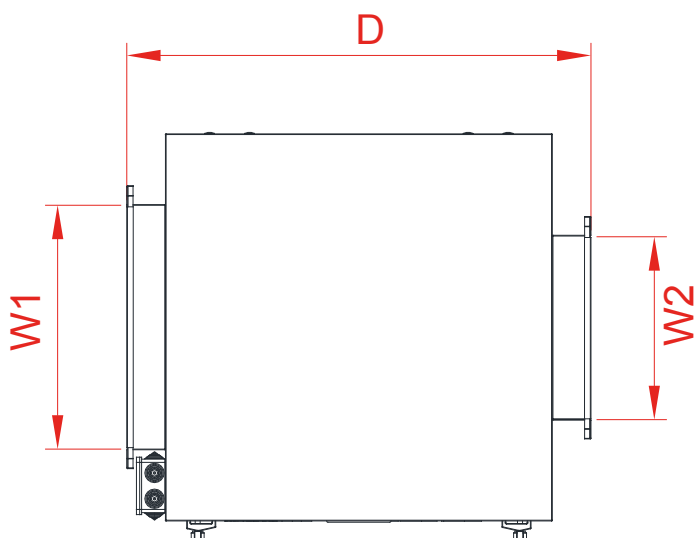

Four Eco Details

İKLİMLENDİRME | HVAC SYSTEMS

Four Eco

Four Eco

Contents

- Four Eco
- Quick Selection
- Table
- Features

Quick Selection

| Type | Air Flow M ³ / H | External Static Pressure Pa | Total Pressure Pa | Motor Kw - D/d | Dimensions mm | | | | | | Weight |
|------------|--------------------------------|--------------------------------|----------------------|-------------------|---------------|------|------|------|-----------------|-----------------|--------|
| | | | | | A | B | C | D | W1xH1 Return | W2xH2 Supply | Kg |
| FOUR ECO 1 | 2500 | 270 | 400 | 0.75 - 1500 | 600 | 600 | 600 | 720 | 380x330 | 285x255 | 43 |
| FOUR ECO 2 | 3500 | 400 | 500 | 1.1 - 1500 | 750 | 600 | 600 | 870 | 425x375 | 325x285 | 48 |
| FOUR ECO 3 | 5000 | 320 | 450 | 1.5 - 1500 | 800 | 700 | 700 | 920 | 500x425 | 360x315 | 55 |
| FOUR ECO 4 | 7500 | 300 | 450 | 2.2 - 1500 | 850 | 800 | 800 | 990 | 525x500 | 420x370 | 65 |
| FOUR ECO 5 | 10000 | 400 | 530 | 3 - 1500 | 900 | 900 | 900 | 1060 | 775x525 | 500x430 | 80 |
| FOUR ECO 6 | 12500 | 345 | 444 | 3 - 1500 | 1500 | 1050 | 1050 | 1210 | 825x575 | 580x500 | 170 |
| FOUR ECO 7 | 15000 | 294 | 436 | 4 - 1500 | 1500 | 1050 | 1050 | 1210 | 825x575 | 580x500 | 170 |